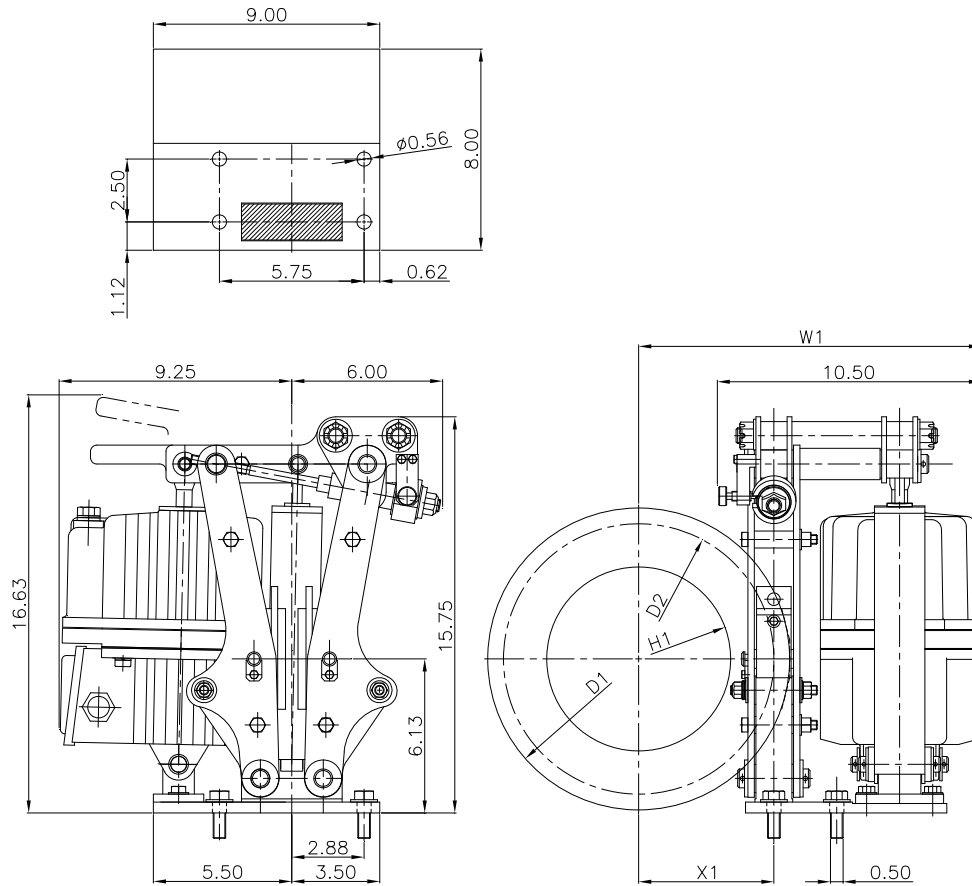

**MAGNETEK**  
MATERIAL HANDLING  
**MONDEL**

**DT1 Disc Brake**  
**DT-DISC**  
Technical Bulletin #: DT1-05

Standard brake designed for 1/2" disc thickness

DISC DIAMETER	C/L FRICTION DIAMETER	MAX HUB DIAMETER	THRUSTER TYPE		
			ED23		
D1	D2	H1	W1	X1	TORQUE (LbFt)
12.00	10.75	6.25	13.52	5.375	90 - 230
14.00	12.75	8.25	14.52	6.375	110 - 275
15.75	14.50	10.00	15.4	7.250	130 - 315

WGT 90 lbs

All dimensions are shown in inches

PO Box 13615  
Milwaukee, WI 53213  
USA  
Toll Free Phone: 800.288.8178  
Toll Free Fax: 800.298.3503

N49 W13650 Campbell Drive  
Menomonee Falls, WI 53051  
USA  
Phone: 262.783.3500  
Fax: 262.783.3510